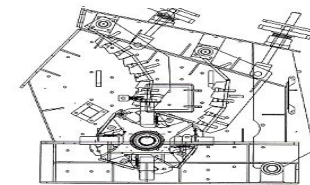

Crusher

5351 NW 44TH AVENUE SUITE # 103, MARK III COMPLEX, OCALA, FLORIDA 34482
352-861-6900 (VOICE) | 352-401-0405 (FAX) WWW.AGGREGATEPROS.COM