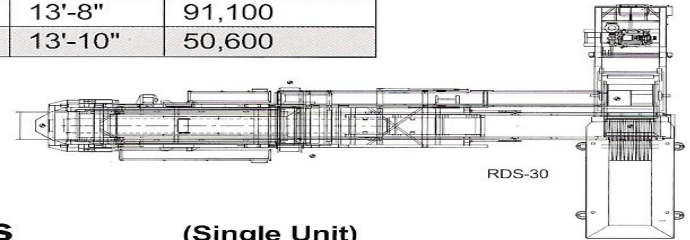

## Horizontal Screening & Crushing Systems

Model	Power	Capacity
RDS-30H	Electric	Up to 500 TPH
RDS-25H	Electric	Up to 400 TPH

RDS-25H

## Rapid Deployment System Rubber Tire Crushers

(Two Units)

Model	Engine	Capacity	Unit	Length	Width	Height	Weight (Lb)
RDS-30	CAT 3412	Up to 500 TPH	Crusher	40'-1"	11'-7"	13'-9"	118,400
			Screen	62'-2"	11'-11"	13'-6"	86,500
RDS-25	CAT C15	Up to 400 TPH	Crusher	40'-11"	10'-6"	13'-8"	91,100
			Screen	55'-4"	11'-6"	13'-10"	50,600

## Rapid Deployment System Rubber Tire Crushers

(Single Unit)

Model	Engine	Capacity	Length	Width	Height	Weight (Lb)
RDS-20	CAT C15	Up to 400 TPH	64'-4"	11'-6"	14'-0"	127,800
RDS-15	CAT 3126 & D100P2	Up to 300 TPH	63'-5"	11'-11"	14'-0"	92,000

## Crusher Units

Model	Rotor Diameter	Capacity	Inlet	Horsepower	Weight (Lb)
4043	40	Up to 300 TPH	32"H X 43"W	150-200	24,500
4056	40	Up to 400 TPH	36"H X 56"W	200-250	31,900
5056	50	Up to 500 TPH	42"H X 56"W	300-400	41,800