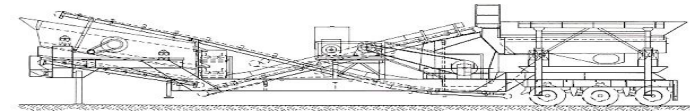

RDS-20

Crusher Units

Model	Rotor Diameter	Capacity	Inlet	Horsepower	Weight (Lb)
4043	40	Up to 300 TPH	32"H X 43"W	150-200	24,500
4056	40	Up to 400 TPH	36"H X 56"W	200-250	31,900
5056	50	Up to 500 TPH	42"H X 56"W	300-400	41,800