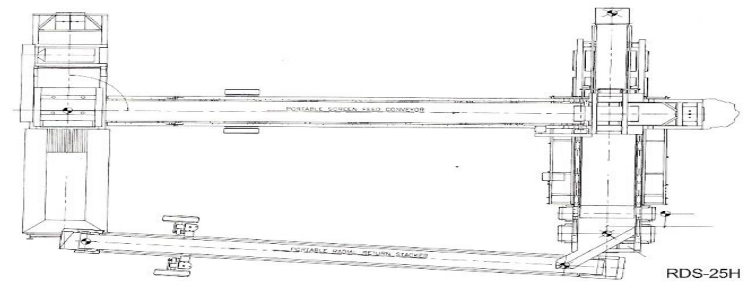

## Horizontal Screening & Crushing Systems

Model	Power	Capacity
RDS-30H	Electric	Up to 500 TPH
RDS-25H	Electric	Up to 400 TPH

RDS-25H

## Rapid Deployment System Rubber Tire Crushers

(Two Units)

Model	Engine	Capacity	Unit	Length	Width	Height	Weight (Lb)
RDS-30	CAT 3412	Up to 500 TPH	Crusher	40'-1"	11'-7"	13'-9"	118,400
			Screen	62'-2"	11'-11"	13'-6"	86,500
RDS-25	CAT C15	Up to 400 TPH	Crusher	40'-11"	10'-6"	13'-8"	91,100
			Screen	55'-4"	11'-6"	13'-10"	50,600

## Rapid Deployment System Rubber Tire Crushers

(Single Unit)

Model	Engine	Capacity	Length	Width	Height	Weight (Lb)
RDS-20	CAT C15	Up to 400 TPH	64'-4"	11'-6"	14'-0"	127,800
RDS-15	CAT 3126 & D100P2	Up to 300 TPH	63'-5"	11'-11"	14'-0"	92,000

## Crusher Units

Model	Rotor Diameter	Capacity	Inlet	Horsepower	Weight (Lb)
4043	40	Up to 300 TPH	32"H X 43"W	150-200	24,500
4056	40	Up to 400 TPH	36"H X 56"W	200-250	31,900
5056	50	Up to 500 TPH	42"H X 56"W	300-400	41,800